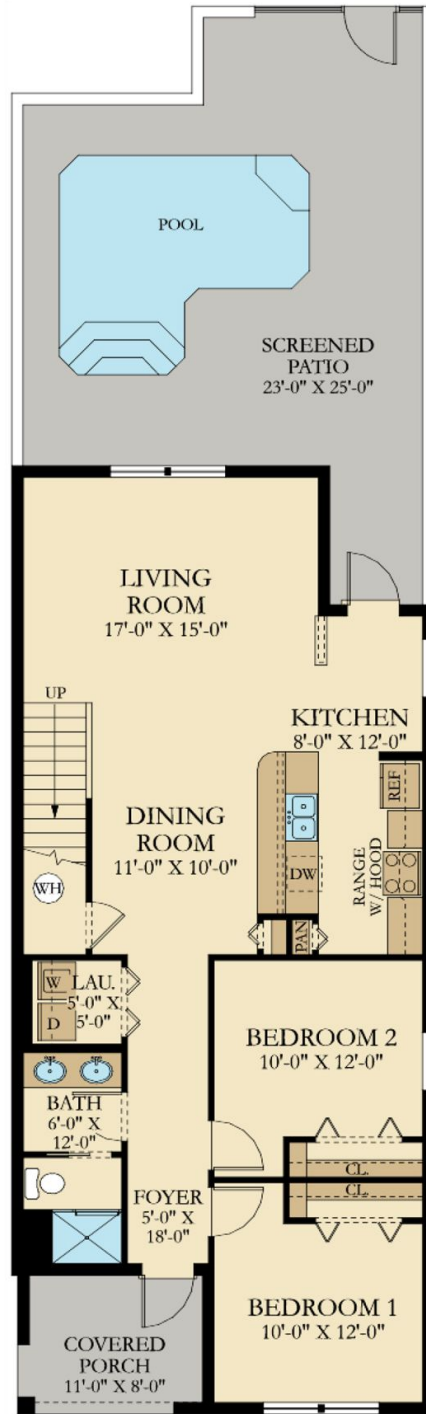

Sabal Palm

1,914 Sq. Ft., 4 Bedroom, 3 Bath

Elevation

Sabal Palm

1,914 Sq. Ft., 4 Bedroom, 3 Bath

Sabal Palm

1,914 Sq. Ft., 4 Bedroom, 3 Bath

Royale Palm

2,128 Sq. Ft., 5 Bedroom, 4 Bath

Royale Palm

2,128 Sq. Ft., 5 Bedroom, 4 Bath