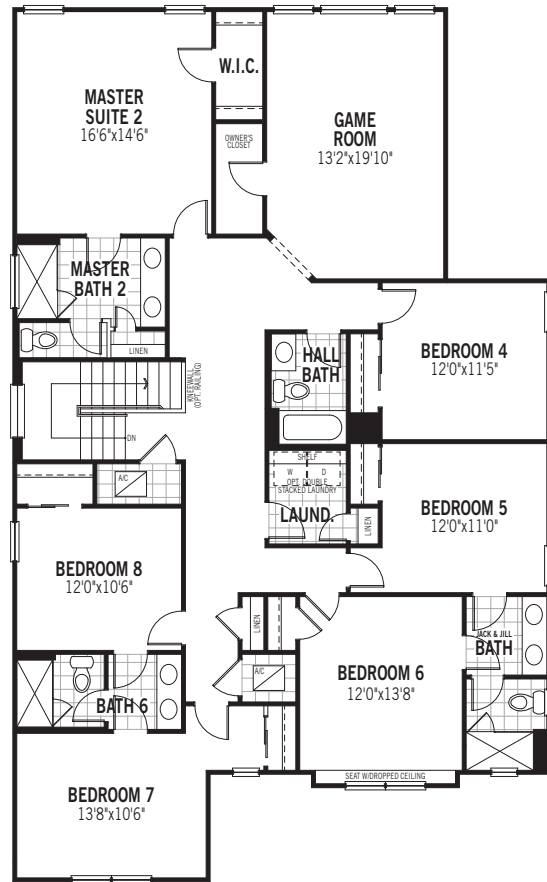

DESTINATION SERIES

BALI

3,505 SQ.FT.
326 SQ.M.

MODERN

MEDITERRANEAN

FLORIDA TRADITIONAL

COASTAL

7 BED + LOFT • 5.5 BATH • 2 CAR GARAGE

GROUND FLOOR

SECOND FLOOR

BALI

DESTINATION SERIES

CABO II

4,139 SQ.FT.
385 SQ.M.

COASTAL

MODERN

FLORIDA TRADITIONAL

MEDITERRANEAN

8 BED + LOFT • 6 BATH • 2 CAR GARAGE

DESTINATION SERIES

GROUND FLOOR

SECOND FLOOR

CABO 2

All plan illustrations are artist's concept and are not part of a legal contract. Specifications, terms and conditions are subject to change without notice. These floor plans and room dimensions apply to elevation "Coastal" of this model type. Note that plan square footages and room dimensions may vary according to elevation and options selected. Plan may be built as the mirror image. Flooring illustrations are used to show area of flooring, actual flooring type is specified on the Community Feature Sheet. Please consult your New Home Counselor for more details. E.&O.E. June 2019. Copyright 2019 - Mattamy Homes Limited. Builder's License #CGC1523142. Reprint June 2019

DESTINATION SERIES

NAPA II

4,378 SQ.FT.
407 SQ.M.

MEDITERRANEAN

MODERN

COASTAL

FLORIDA TRADITIONAL

9 BED + LOFT • 6.5 BATH • 2 CAR GARAGE