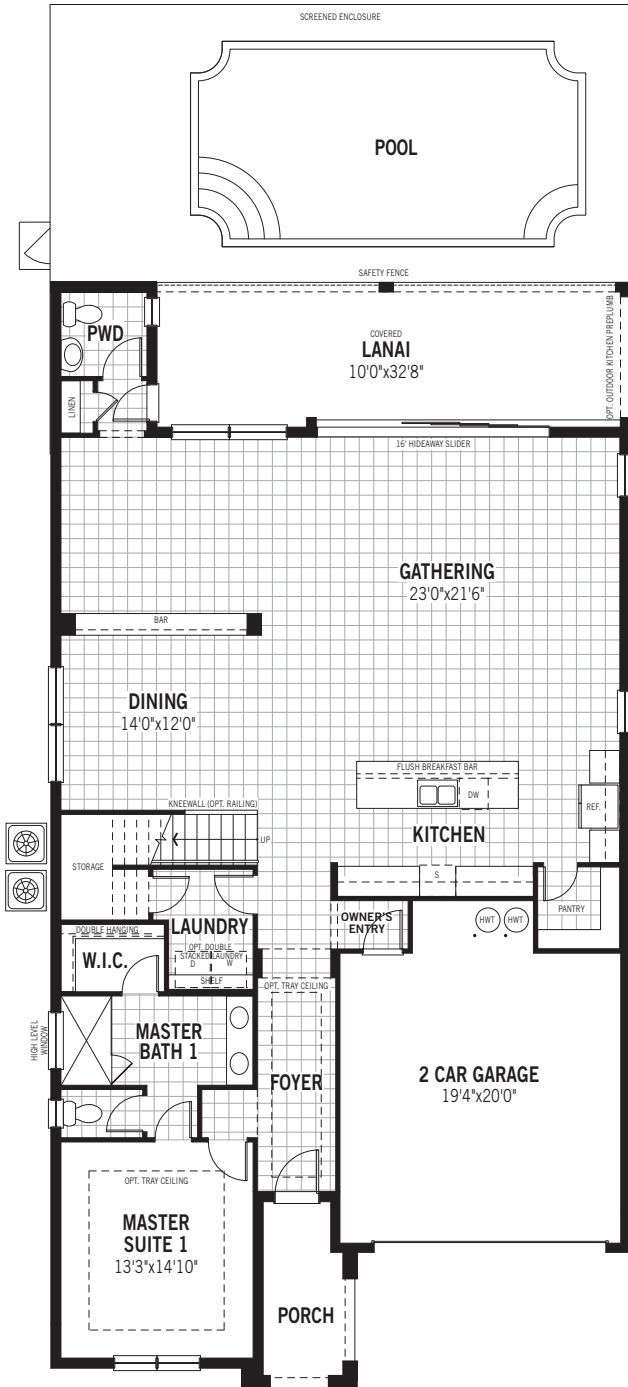

DESTINATION SERIES

GROUND FLOOR