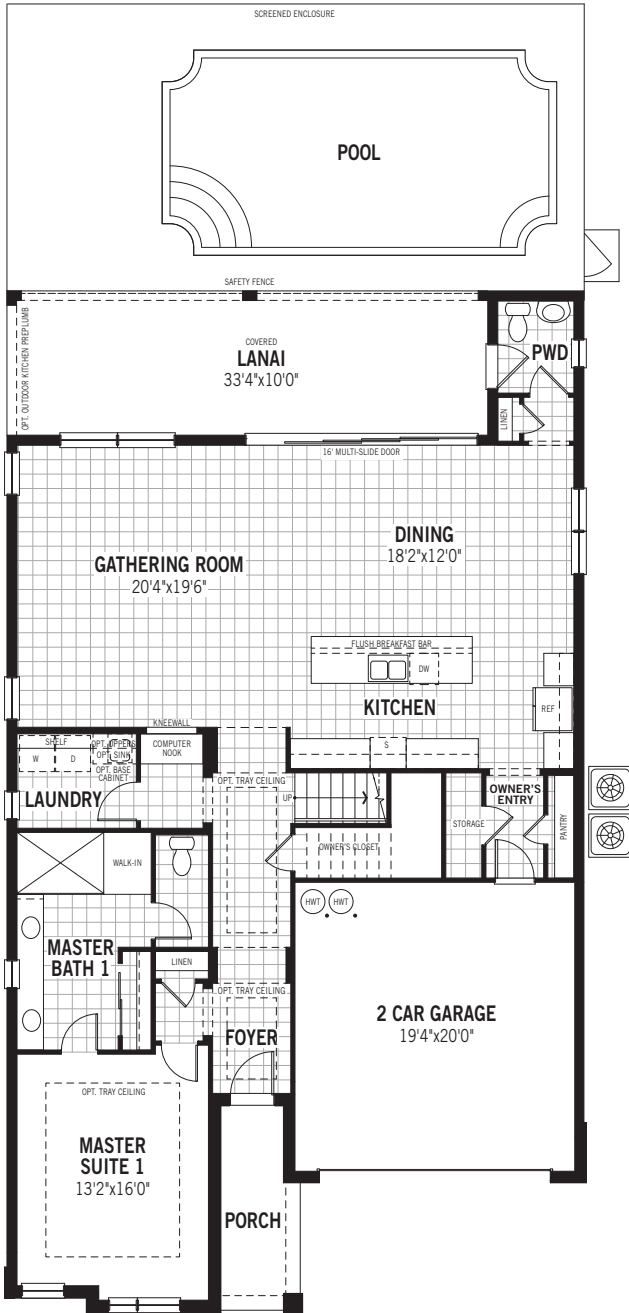

DESTINATION SERIES

BALI

3,505 SQ.FT.
326 SQ.M.

MODERN

MEDITERRANEAN

FLORIDA TRADITIONAL

COASTAL

7 BED + LOFT • 5.5 BATH • 2 CAR GARAGE

GROUND FLOOR

SECOND FLOOR

BALI

DESTINATION SERIES

CABO II

4,139 SQ.FT.
385 SQ.M.

COASTAL

MODERN

FLORIDA TRADITIONAL

MEDITERRANEAN

8 BED + LOFT • 6 BATH • 2 CAR GARAGE

DESTINATION SERIES

GROUND FLOOR

SECOND FLOOR

CABO 2

All plan illustrations are artist's concept and are not part of a legal contract. Specifications, terms and conditions are subject to change without notice. These floor plans and room dimensions apply to elevation "Coastal" of this model type. Note that plan square footages and room dimensions may vary according to elevation and options selected. Plan may be built as the mirror image. Flooring illustrations are used to show area of flooring, actual flooring type is specified on the Community Feature Sheet. Please consult your New Home Counselor for more details. E.&O.E. June 2019. Copyright 2019 - Mattamy Homes Limited. Builder's License #CGC1523142. Reprint June 2019

DESTINATION SERIES

NAPA II

4,378 SQ.FT.
407 SQ.M.

MEDITERRANEAN

MODERN

COASTAL

FLORIDA TRADITIONAL

9 BED + LOFT • 6.5 BATH • 2 CAR GARAGE