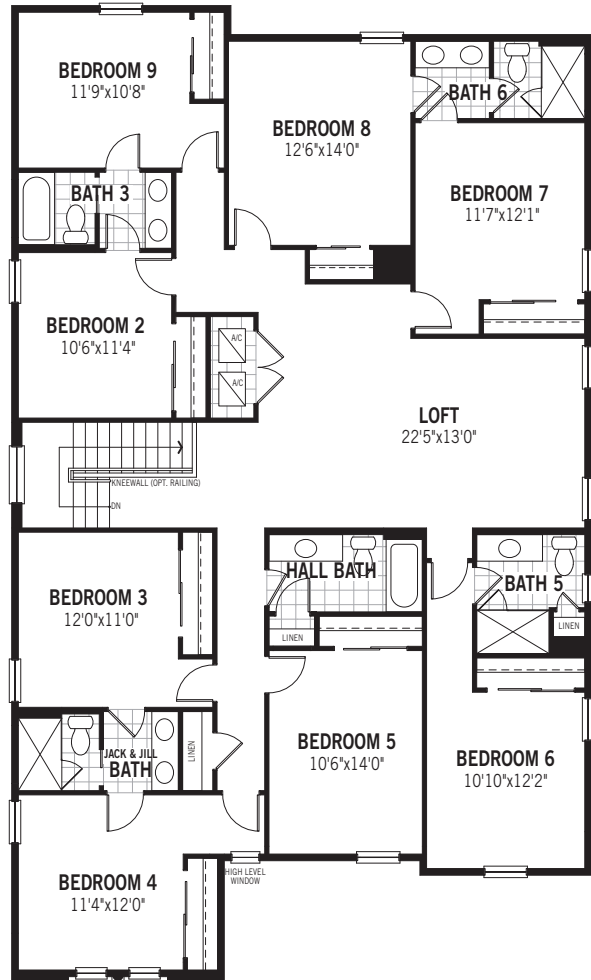

SECOND FLOOR

NAPA II

ALEJANDRO AZUERO