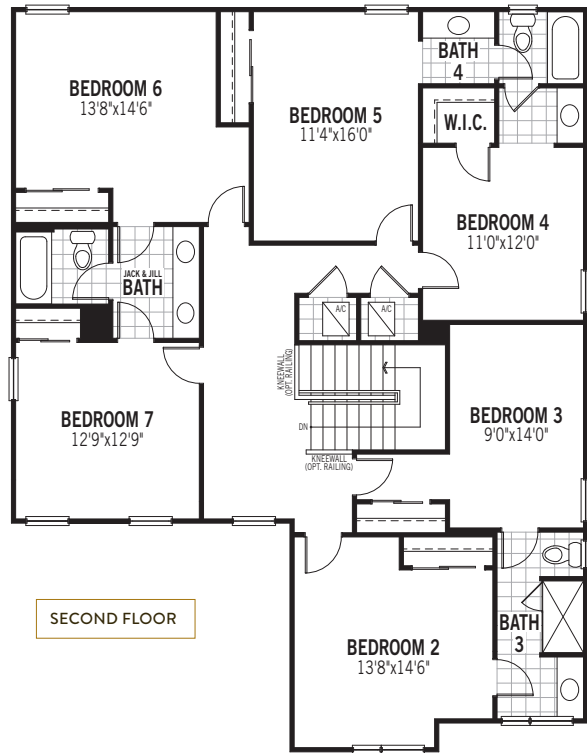

DESTINATION SERIES

BALI

3,505 SQ.FT.
326 SQ.M.

MODERN

MEDITERRANEAN

FLORIDA TRADITIONAL

COASTAL

7 BED + LOFT • 5.5 BATH • 2 CAR GARAGE

GROUND FLOOR

SECOND FLOOR

BALI

DESTINATION SERIES

CABO II

4,139 SQ.FT.
385 SQ.M.

COASTAL

MODERN

FLORIDA TRADITIONAL

MEDITERRANEAN

8 BED + LOFT • 6 BATH • 2 CAR GARAGE

DESTINATION SERIES

GROUND FLOOR

SECOND FLOOR

CABO 2

All plan illustrations are artist's concept and are not part of a legal contract. Specifications, terms and conditions are subject to change without notice. These floor plans and room dimensions apply to elevation "Coastal" of this model type. Note that plan square footages and room dimensions may vary according to elevation and options selected. Plan may be built as the mirror image. Flooring illustrations are used to show area of flooring, actual flooring type is specified on the Community Feature Sheet. Please consult your New Home Counselor for more details. E.&O.E. June 2019. Copyright 2019 - Mattamy Homes Limited. Builder's License #CGC1523142. Reprint June 2019

DESTINATION SERIES

NAPA II

4,378 SQ.FT.
407 SQ.M.

MEDITERRANEAN

MODERN

COASTAL

FLORIDA TRADITIONAL

9 BED + LOFT • 6.5 BATH • 2 CAR GARAGE