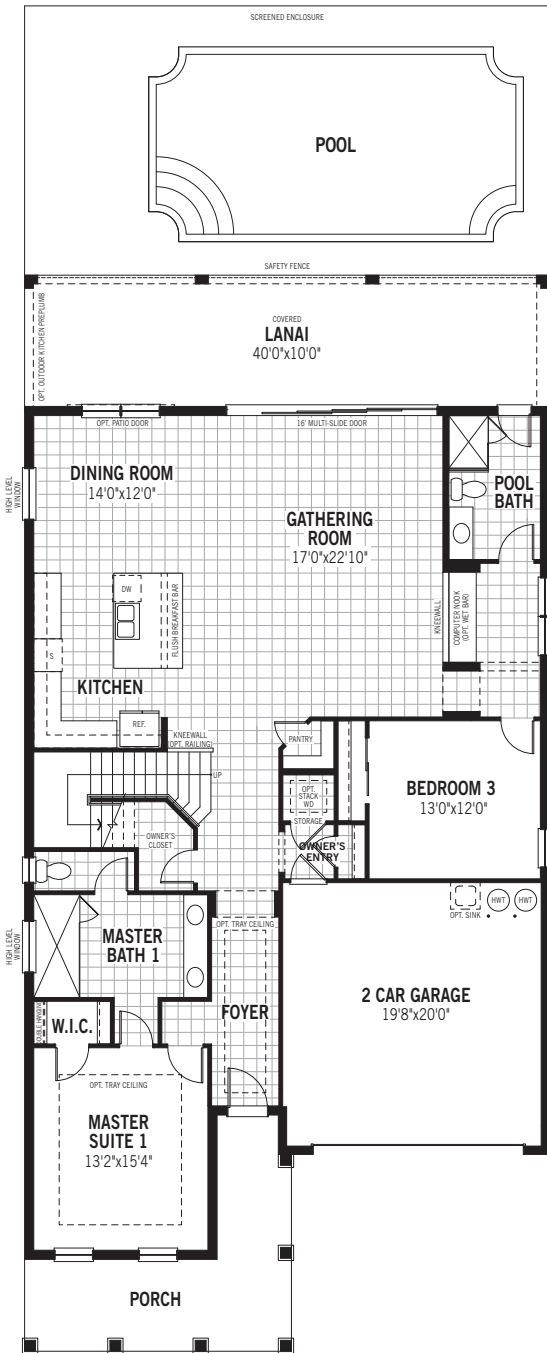

DESTINATION SERIES

BALI

3,505 SQ.FT.
326 SQ.M.

MODERN

MEDITERRANEAN

FLORIDA TRADITIONAL

COASTAL

7 BED + LOFT • 5.5 BATH • 2 CAR GARAGE

GROUND FLOOR

SECOND FLOOR

BALI

DESTINATION SERIES

CABO II

4,139 SQ.FT.
385 SQ.M.

COASTAL

MODERN

FLORIDA TRADITIONAL

MEDITERRANEAN

8 BED + LOFT • 6 BATH • 2 CAR GARAGE

DESTINATION SERIES

GROUND FLOOR

SECOND FLOOR

CABO 2

All plan illustrations are artist's concept and are not part of a legal contract. Specifications, terms and conditions are subject to change without notice. These floor plans and room dimensions apply to elevation "Coastal" of this model type. Note that plan square footages and room dimensions may vary according to elevation and options selected. Plan may be built as the mirror image. Flooring illustrations are used to show area of flooring, actual flooring type is specified on the Community Feature Sheet. Please consult your New Home Counselor for more details. E.&O.E. June 2019. Copyright 2019 - Mattamy Homes Limited. Builder's License #CGC1523142. Reprint June 2019

DESTINATION SERIES

NAPA II

4,378 SQ.FT.
407 SQ.M.

MEDITERRANEAN

MODERN

COASTAL

FLORIDA TRADITIONAL

9 BED + LOFT • 6.5 BATH • 2 CAR GARAGE