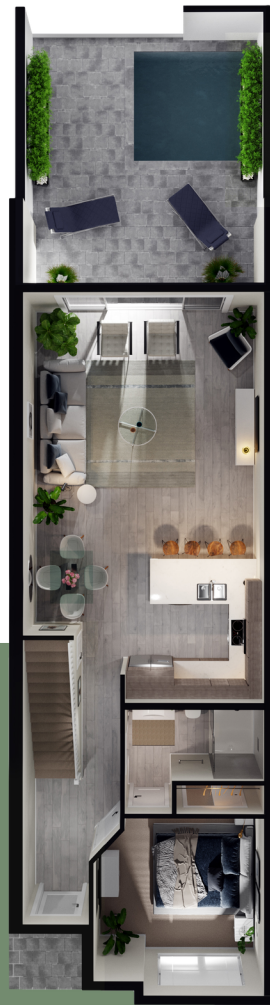

TRANQUILITY TOWNHOMES

MEET OREL

- 2,256 SQ FT
- 4 BEDROOMS
- 3 BATHROOMS
- PRIVATE POOL
- LANAI
- OPEN LIVING AREA
- SUN DECK

MEET ASHER

- 2,266 SQ FT
- 3 BEDROOMS
- 3 BATHROOMS
- LOFT
- PRIVATE POOL
- LANAI
- OPEN LIVING AREA
- SUN DECK

All plans and elevations are artist renderings and may vary somewhat in precise detail and dimensions. All measurements are approximate. Builder reserves the right to change or alter materials, specifications, features, dimensions, designs, and price without prior notice.